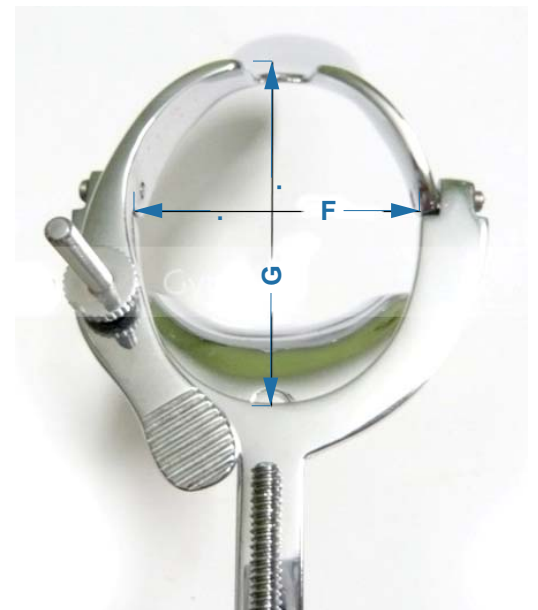

GYNAMED Sakurai Vaginal Speculum

Reference	A	B	C	D	E	F	G	
	mm	mm	mm	mm	mm	mm	mm	
65.152501	70	85	55	95	26	50	45	Small
65.152502	75	95	65	95	30	50	45	Medium
65.152503	85	105	75	100	30	55	50	Large
65.152504	95	110	80	110	45	60	50	LL
65.152505	120	145	90	145	45	75	75	LLL - Vatnery
65.152506	90	105	105	150	55	75	75	XO - Vide View
65.152507	130	130	135	190	65	90	100	XXO - Vide View

****All mention above sizes may little vary with the actual product.**