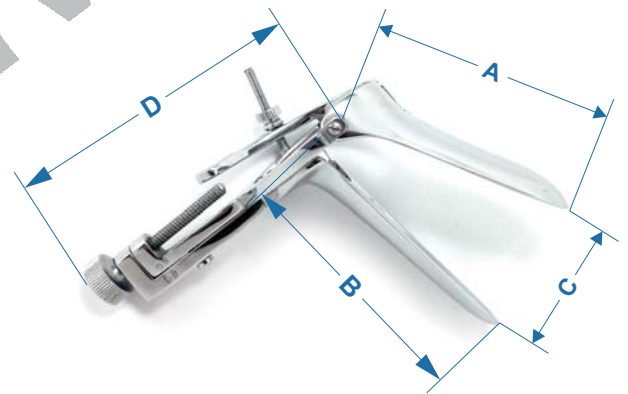

GYNAMED Sakurai Vaginal Speculum

Reference	A	B	C	D	E	F	G	
	mm	mm	mm	mm	mm	mm	mm	
65.152501	70	85	55	95	26	50	45	Small
65.152502	75	95	65	95	30	50	45	Medium
65.152503	85	105	75	100	30	55	50	Large
65.152504	95	110	80	110	45	60	50	LL
65.152505	120	145	90	145	45	75	75	LLL - Vatnery
65.152506	90	105	105	150	55	75	75	XO - Vide View
65.152507	130	130	135	190	65	90	100	XXO - Vide View

****All mention above sizes may little vary with the actual product.**